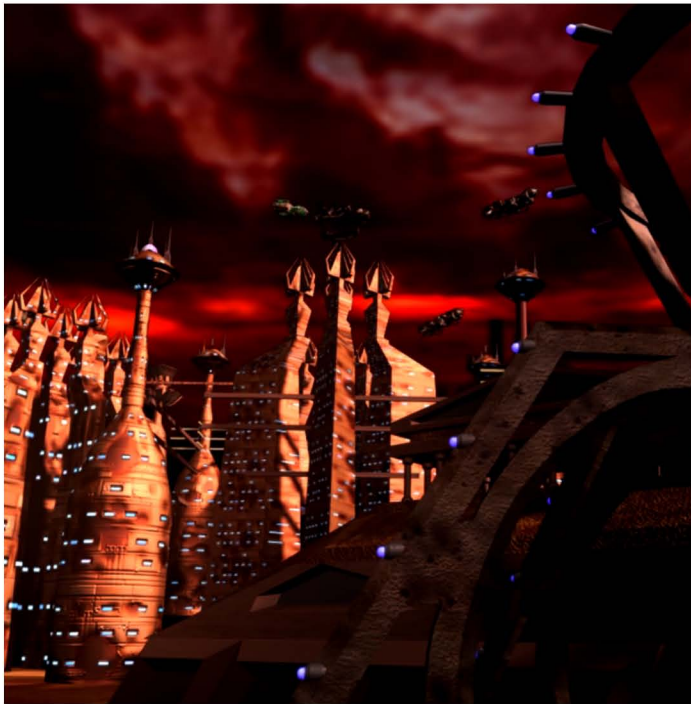

DeskScapes® from Stardock offers corporate clients a new and exciting opportunity to put animations on the PC desktops of thousands of Windows Vista® Ultimate users. DeskScapes can replace the static Windows wallpaper with animated, full motion desktops that change depending on events. This creates a new medium to extend your company's brand onto the desktop.

Stardock's DeskScapes is an enhancement to Microsoft's Windows Vista DreamScene™ technology. With Windows Vista, Microsoft introduced the DreamScene format for animated wallpapers, including content created by Stardock Design for Microsoft. Stardock DeskScapes extends the Windows DreamScene format to support dynamic, animated wallpaper as the desktop background without slowing down your computer or interfering with how you work. Now users can have animated wallpaper that changes according to the time of day, the weather, or the season of the year or other events.

The popularity of DreamScenes and the enhancements offered through DeskScape technology from Stardock creates new opportunities for desktop marketing. Corporations can now offer animated, interactive desktops as a part of their marketing campaigns.

The Blissful Sunset desktop (shown above) was created by Stardock Design and has been used by Microsoft at numerous launch and marketing events. The gently swaying grass provides a relaxing desktop background that is perfect for the home user or even a business environment.

Desktop Earth takes advantage of the new support in DeskScapes for dynamic content. The desktop animation of the planet Earth rotates and has an accurate day into night cycle. Users can select how they want their desktop to appear. They can either set the globe in motion, slowly spinning on the screen and accurately showing which part of the world is currently under the shroud of darkness, and which is enjoying its time under the sun. As another option, users can set the view to always be of their home or work location and watch day transform into night.

On the left is an image from the Dark Avatar DreamScene.

DeskScapes provides a new channel of advertising for technology companies, movies, music, automotive, sports, in fact for any product that can benefit from having a moving, dynamic desktop to offer.

For more information, please visit

<http://www.stardock.com/products/deskscapes>
or email corpsales@stardock.com

Requirements:

Runs on all versions of Windows Vista®